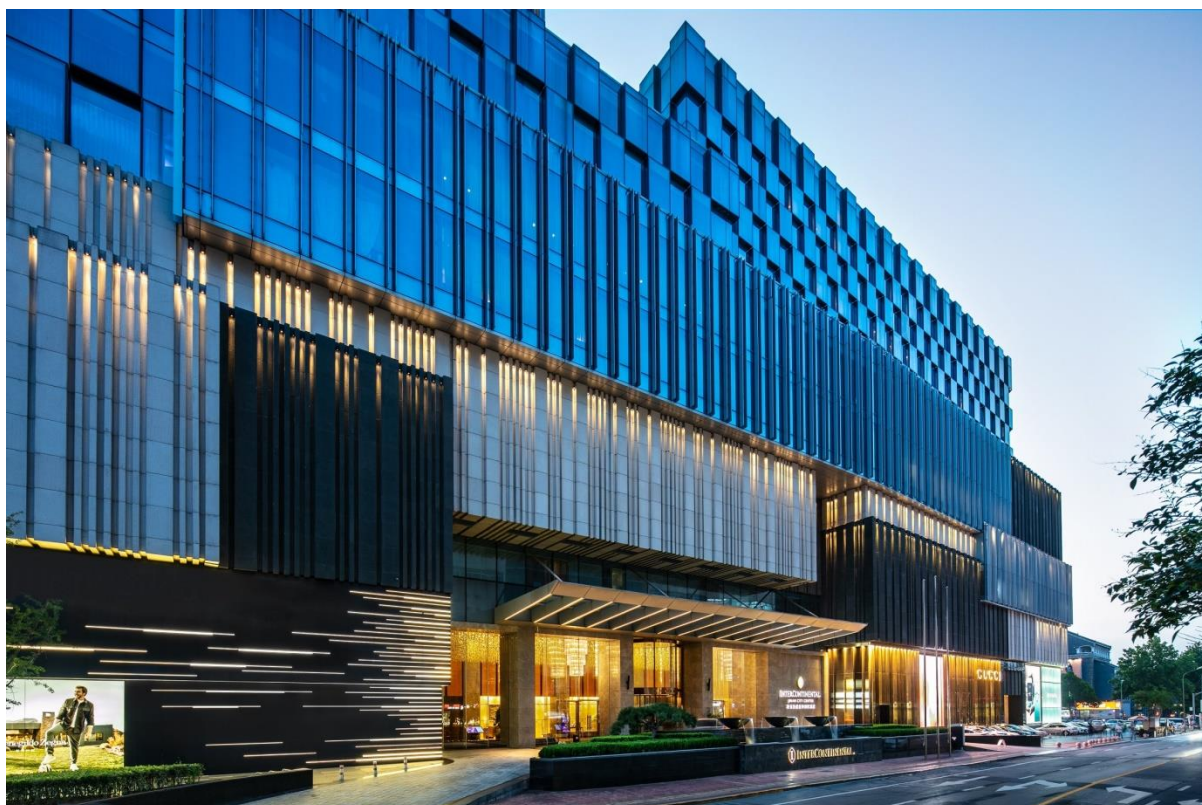

目录

- 酒店概况   General Information
- 客房和套房   Rooms & Suites
- 会议空间   Meetings & Events
- 餐厅和酒吧   Restaurant & Bar
- 所获荣誉   Awards