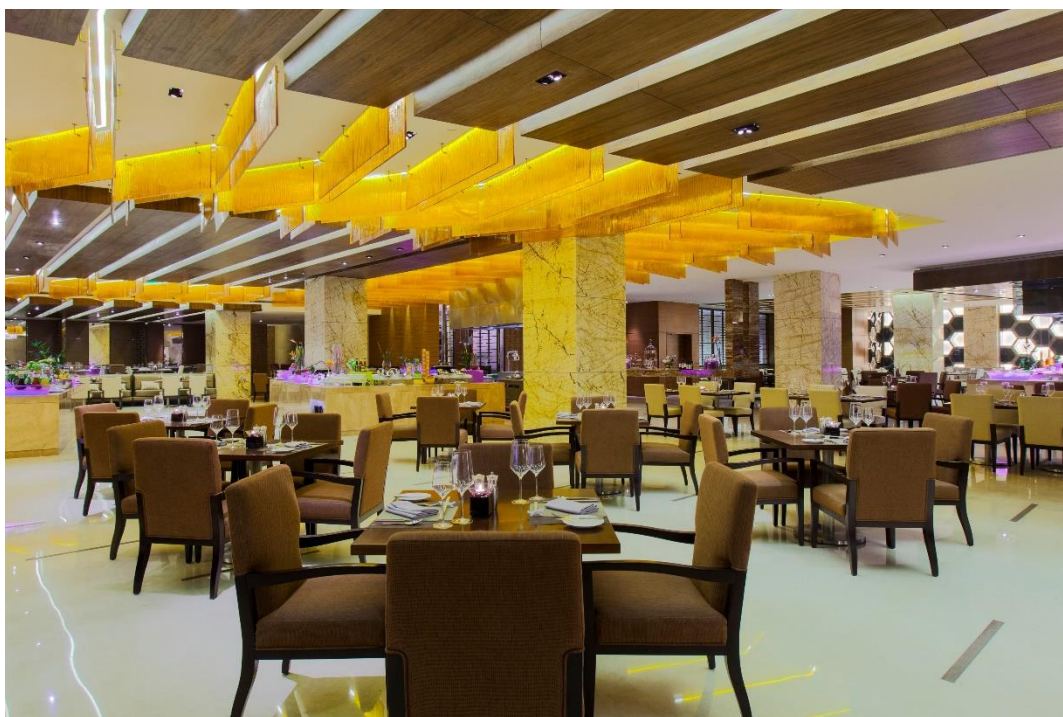

第六层全日制餐厅 Café L6

第六层全日制餐厅甄选新鲜优质食材烹饪环球美馐，餐厅荟萃中西自助美食和零点美味，别具特色的海鲜、烤鸭、鱼生寿司、现煎牛排&羊排、本地特色、印度美食，以及精致的甜品和冰淇淋，将为您带来原汁原味的美食体验。开放式厨房设计，更添互动乐趣，主厨们还可根据您的口味偏好烹制佳肴，与您的味蕾惊喜碰触。

Cafe L6 is our all-day dining restaurant featuring deliciously prepared Western and Asian selections served buffet style and à la carte. Among the specialties served are grilled seafood, sashimi, beef and lamb steak, Indian cuisine, desserts and a number of local offerings. The open kitchen design adds to the interactive fun. The chefs can also cook dishes according to your taste preferences, and surprise your taste buds.