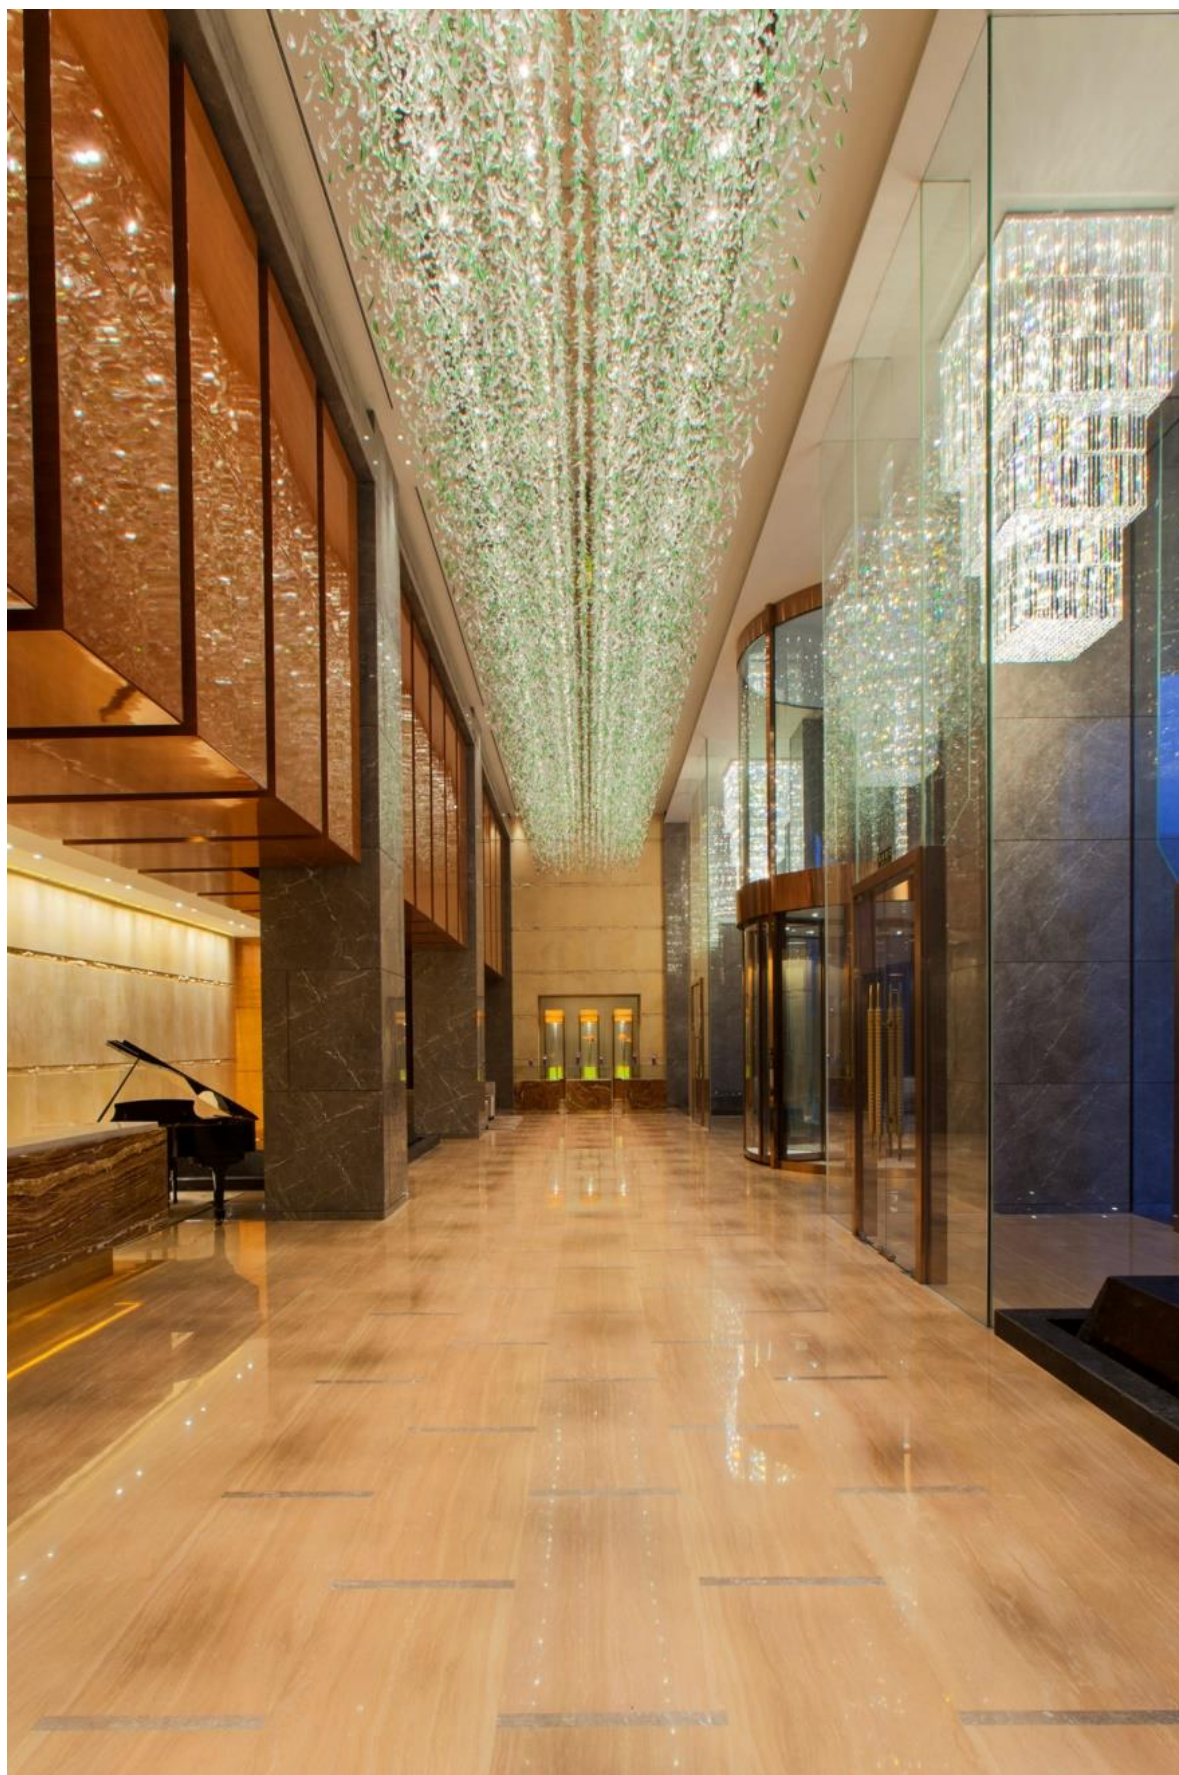

酒店设施 HOTEL FACILITIES

酒店设施

HOTEL FACILITIES

12F	屋顶花园 Rooftop Garden
11F	洲际行政酒廊 Club InterContinental Lounge
8-14F	客房 Guest Room
7F	酒店大堂 Grand Hotel Lobby 会议室 Function Rooms 秀水庭法餐厅 Connoisseur Dining 大堂吧-汲萃咖啡（第三方运营） Grand Atrium Lounge – Collection Coffee (Operated by 3rd party) 健身中心 Fitness Center 泰美好水疗（第三方经营） iSpa (Operated by 3rd party) 稻葉日本料理（第三方经营）
6F	Inaba Japanese Cuisine SPA (Operated by 3rd party) 洲际宴会厅 InterContinental Grand Ballroom 第六层全日制餐厅 Café L6 恬园中餐厅 Tian Yuan Chinese Restaurant 名士茶馆（第三方运营） Ming Shi Tea House (Operated by 3rd party) 会议室 Function Rooms
1F	接待大堂 1F Reception
B1 B2	停车场 Car park