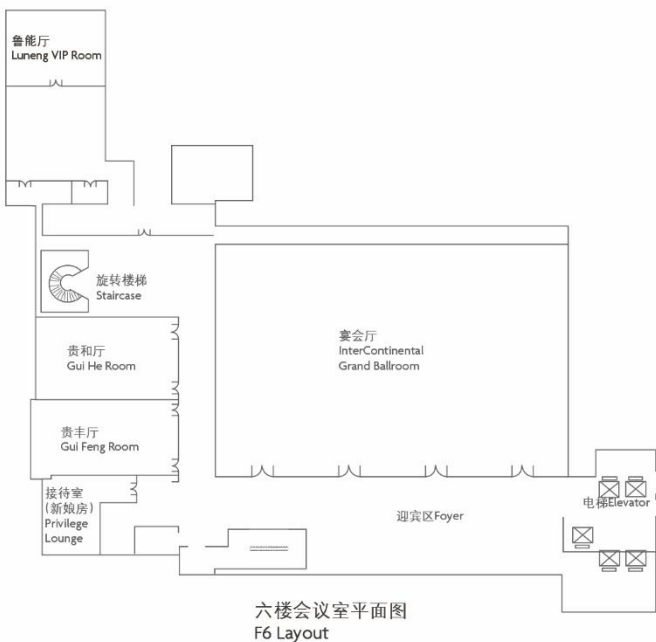

# 会议与活动 MEETINGS & EVENTS

济南鲁能贵和洲际酒店会议场地开阔，华丽气派，拥有850平方米大型无柱宴会厅及10个多功能会议室，总面积逾2500平方米，配有无线网络和视听设备，可满足多种会议活动和婚宴的需求。

We offer a magnificent, prime-location venue for all your hosting needs. This includes an 850 square metre, pillar-less ballroom along with 10 function rooms comprising 2,500 square metres in all. Spaces enjoy Wi-Fi coverage, state-of-the-art audio-visual equipment and our one-stop service platform, ensuring your events are a success.

# 会议室容量表

名称 Room Name	楼层 Floor	尺寸 Size (长L*宽W*高H 米m)	面积 Area (平方米m²)	U型 U-shape	酒会式 Cocktail	课桌式 Class	剧院式 Theatre	董事会型 Board	宴会型 Banquet
洲际宴会厅 InterContinental Grand Ballroom	6F	36.7*23.2*6	850	-	850	600	800	-	480
迎宾区 Foyer	6F	21.8*9.4*6	204.82	-	200	-	-	-	-
洲际宴会厅A/B InterContinental Grand Ballroom A/B	6F	23.2*18.35*6	425	80	400	300	380	80	220
接待室(新娘房) Privilege Lounge	6F	7.8*3.5*3.15	66.3	-	10	-	-	-	-
贵丰厅 Gui Feng Room	6F	7.7*14.4*3.15	110.88	30	90	70	90	30	50
贵和厅 Gui He Room	6F	7.7*14.4*3.15	110.88	30	90	70	90	30	50
鲁能厅 Luneng VIP Room	6F	17.8*9.7*3.15	172.66	-	-	-	-	40	-
贵文厅 Gui Wen Room	7F	17.1*16.4*3.15	280.44	35	180	120	150	35	100
贵玉厅 Gui Yu Room	7F	10.8*6*3.15	64.8	22	50	40	50	22	30
贵贤厅 Gui Xian Room	7F	8.6*6*3.15	51.6	15	40	30	40	15	20
贵轩厅 Gui Xuan Room	7F	8.7*8.56*3.15	74.47	24	50	50	60	24	40
贵泉厅 Gui Quan Room	7F	7.7*14.4*3.15	110.88	30	90	70	90	30	50
贵岳厅 Gui Yue Room	7F	7.7*14.4*3.15	110.88	30	90	70	90	30	50
贵海厅 Gui Hai Room	7F	17.9*13.8*3.15	247.02	20	40	50	70	20	40

# 会议室平面图