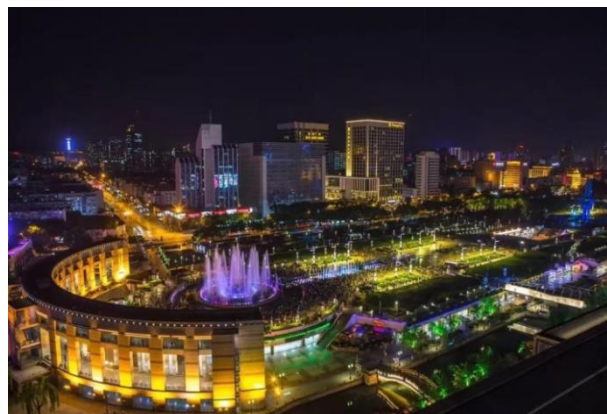

# 洲际屋顶啤酒花园 InterContinental Rooftop Garden

酒店顶层的露天花园，空气清新，视野开阔，可俯瞰泉城广场和护城河畔夜色。在此，您还可伴随着现场乐队的精彩演绎，品享特色烧烤、德式、意式美食、本地特色菜品，以及精酿啤酒等缤纷饮品，与亲朋好友欢聚、畅饮，度过美妙的时刻。

Our Rooftop Beer Garden serves up great draft beer with an equally great panoramic view overlooking the Quancheng Square. On offer is a selection of German food, mouth-watering BBQ selections and a number of local delicacies, all to be enjoyed with live band performances. It is the ideal choice for company gatherings and celebratory events.