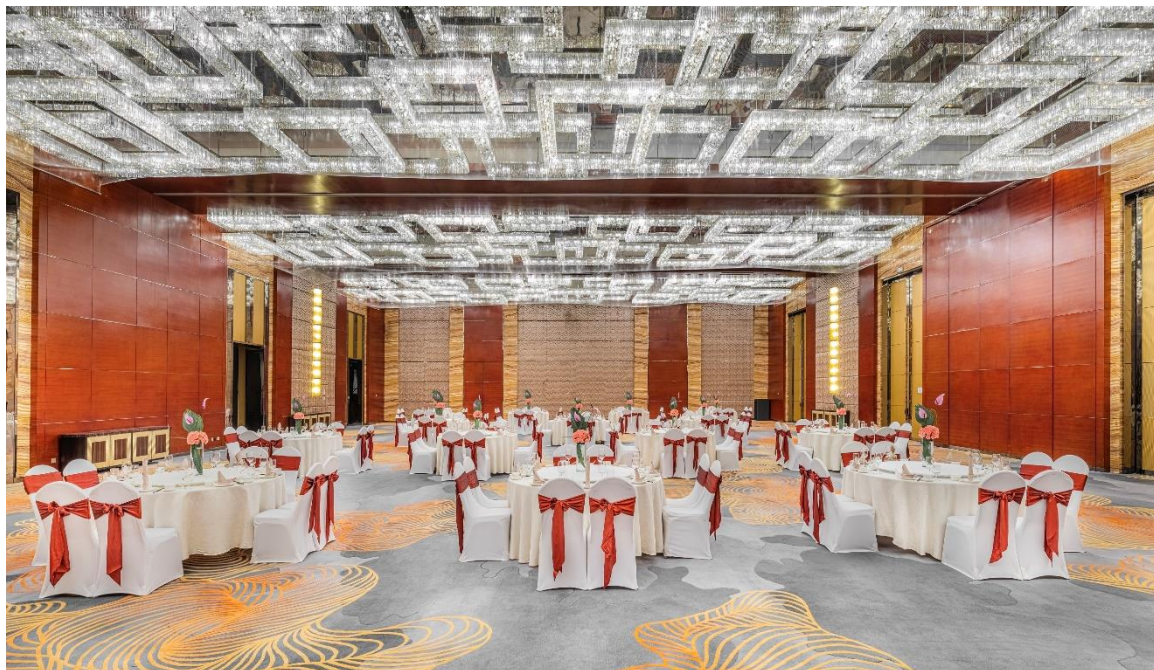

婚宴 WEDDING

婚宴 Wedding

多样化婚宴场地，专业婚宴团队，实现您梦想中的婚礼。

Multiple wedding venue and professional wedding team to ensure a memorable and glamorous event.