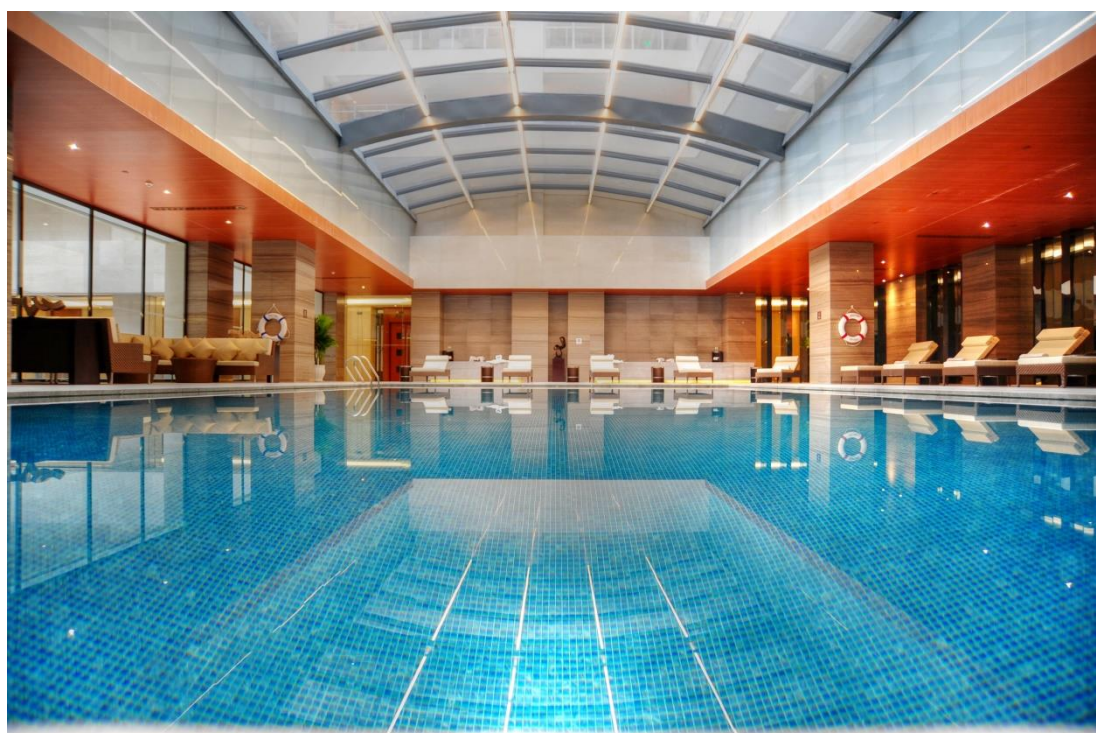

# 健身中心 Fitness Center

## 健身中心 Fitness Center

健身中心位于酒店的7层，设有健身房、游泳池、瑜伽室等齐全的设施，为您带来丰富选择。运动的同时，您还可透过开阔的落地玻璃窗饱览城市风光，感受惬意体验。

Located on the 7<sup>th</sup> floor and featuring floor-to-ceiling windows with city views, the Fitness Centre is including GYM, Swimming Pool and Yoga room to revitalize yourself.

# 健身中心 Fitness Center

健身房 GYM

游泳池 Swimming Pool