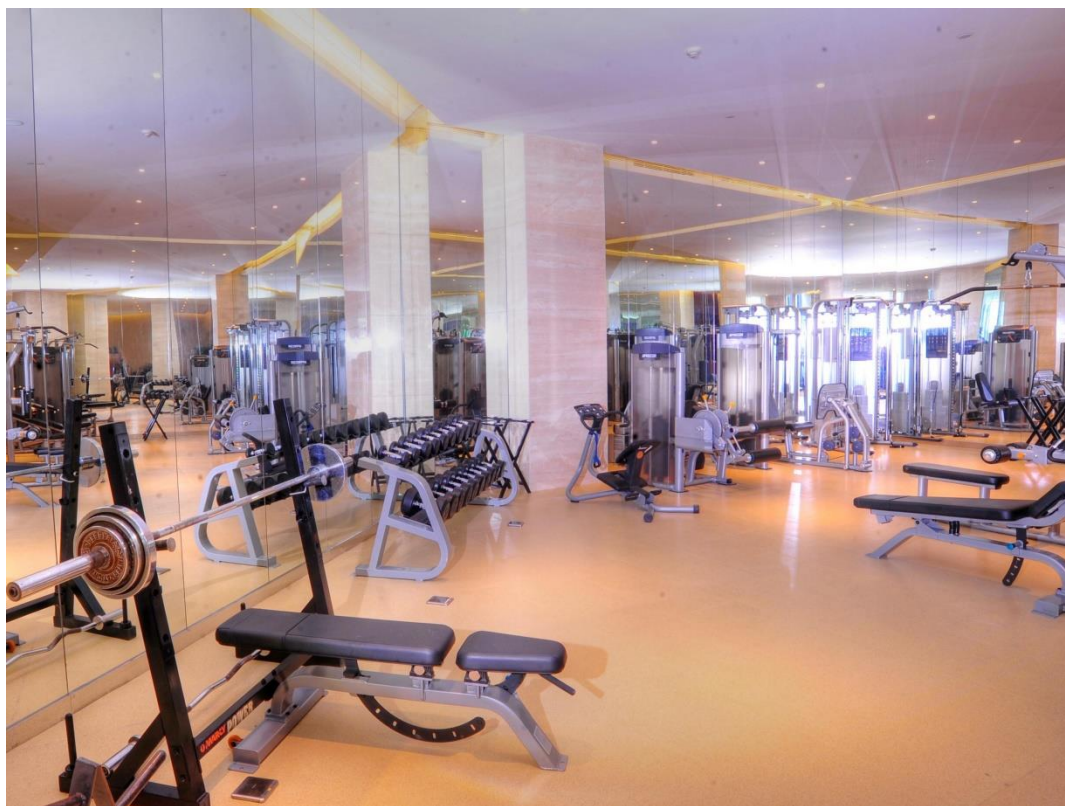

# 健身中心 Fitness Center

## 健身中心 Fitness Center

健身中心位于酒店的7层，设有健身房、游泳池、瑜伽室等齐全的设施，为您带来丰富选择。运动的同时，您还可透过开阔的落地玻璃窗饱览城市风光，感受惬意体验。

Located on the 7<sup>th</sup> floor and featuring floor-to-ceiling windows with city views, the Fitness Centre is including GYM, Swimming Pool and Yoga room to revitalize yourself.

# 健身中心 Fitness Center

健身房 GYM

游泳池 Swimming Pool