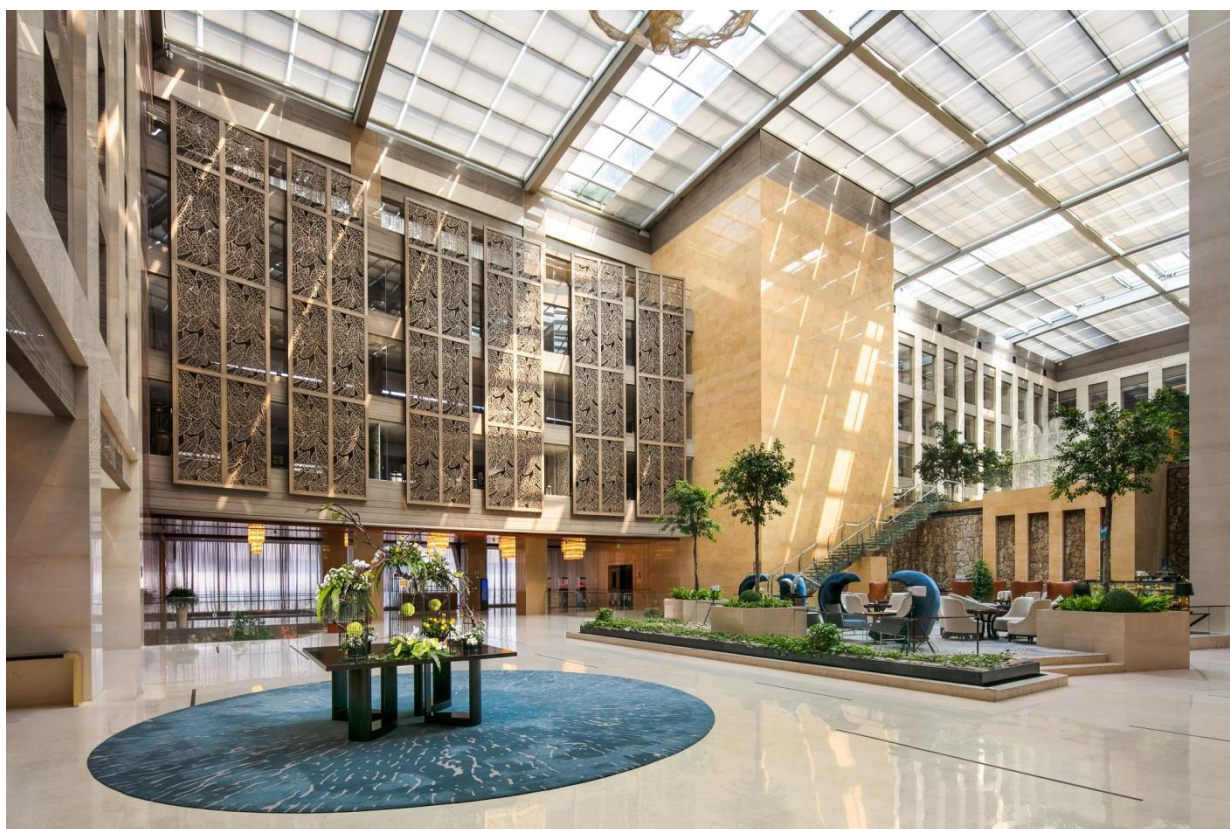

概况与设施

HOTEL & FACILITIES

酒店拥有366间客房，并设有中西荟萃的自助餐厅、法餐厅、屋顶花园、大型无柱宴会厅和10间面积不等的会议室。7层中庭大堂可开启式玻璃天窗带来新鲜空气和自然光，屋顶花园坐揽泉城美景，半户外洲际婚礼堂唯美浪漫……酒店尖端先进的设备，灵动的水景和绿意盎然的生态设计让您尽享写意自在生活。无论是在高雅餐厅还是舒适客房，抑或是在花园中徜徉，酒店的完美周到都值得信赖。

Hotel does feature 366 well pointed rooms and suites, Café L6, Beef Connoisseur French Restaurant, and Rooftop Garden, large pillar less Ballroom and 10 function rooms for different meeting requirements. 7th floor atrium lobby with roof glass skylight to let fresh air and natural light in, Rooftop Garden with a panorama view overlooking the Spring City charming scenery. To make business smooth and leisure activities energizing, our high-end facilities, passionate and empowered team will support with attention to details to assure seamless service provided for a complete successful travelling experience.