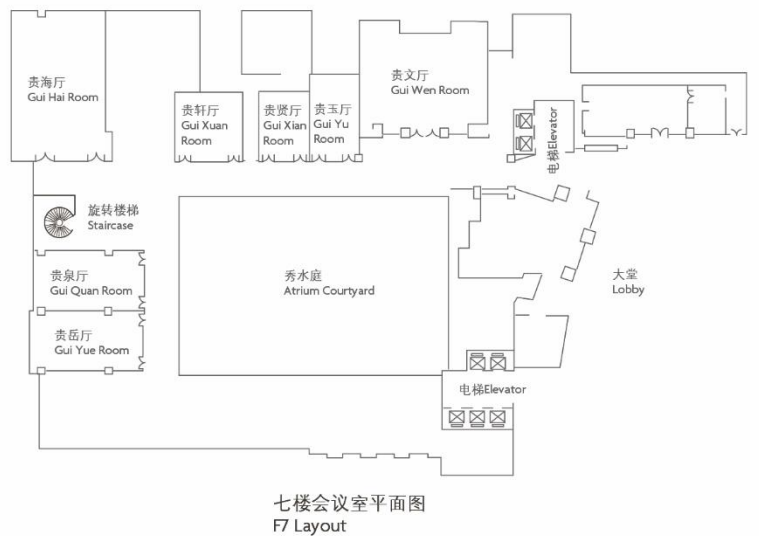

会议室容量表

名称 Room Name	楼层 Floor	尺寸 Size (长L*宽W*高H 米m)	面积 Area (平方米m²)	U型 U-shape	酒会式 Cocktail	课桌式 Class	剧院式 Theatre	董事会型 Board	宴会型 Banquet
洲际宴会厅 InterContinental Grand Ballroom	6F	36.7*23.2*6	850	-	850	600	800	-	480
迎宾区 Foyer	6F	21.8*9.4*6	204.82	-	200	-	-	-	-
洲际宴会厅A/B InterContinental Grand Ballroom A/B	6F	23.2*18.35*6	425	80	400	300	380	80	220
接待室(新娘房) Privilege Lounge	6F	7.8*3.5*3.15	66.3	-	10	-	-	-	-
贵丰厅 Gui Feng Room	6F	7.7*14.4*3.15	110.88	30	90	70	90	30	50
贵和厅 Gui He Room	6F	7.7*14.4*3.15	110.88	30	90	70	90	30	50
鲁能厅 Luneng VIP Room	6F	17.8*9.7*3.15	172.66	-	-	-	-	40	-
贵文厅 Gui Wen Room	7F	17.1*16.4*3.15	280.44	35	180	120	150	35	100
贵玉厅 Gui Yu Room	7F	10.8*6*3.15	64.8	22	50	40	50	22	30
贵贤厅 Gui Xian Room	7F	8.6*6*3.15	51.6	15	40	30	40	15	20
贵轩厅 Gui Xuan Room	7F	8.7*8.56*3.15	74.47	24	50	50	60	24	40
贵泉厅 Gui Quan Room	7F	7.7*14.4*3.15	110.88	30	90	70	90	30	50
贵岳厅 Gui Yue Room	7F	7.7*14.4*3.15	110.88	30	90	70	90	30	50
贵海厅 Gui Hai Room	7F	17.9*13.8*3.15	247.02	20	40	50	70	20	40

会议室平面图